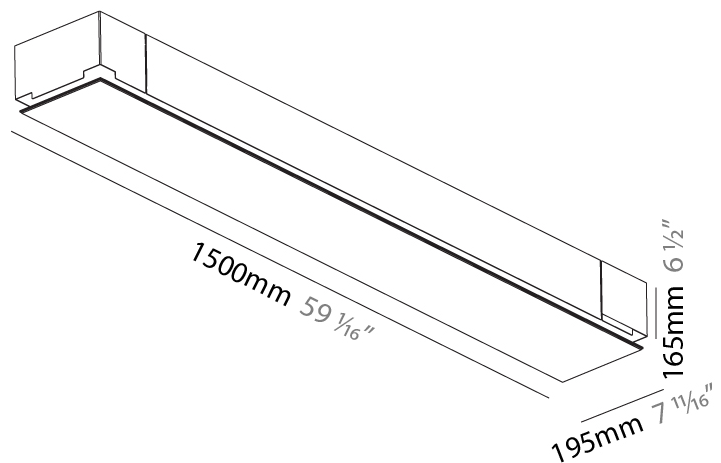

Series: Pi2
Subseries: Pi2 Whiteline
Brand: Prolicht
Division: Architectural
Mounting Type: Trimless
Mounting Location: Ceiling
Subcategory: Ambient

PHYSICAL

Shape: Rectangle
Length (mm): 1500
Length (in): 59 1/16
Width (mm): 195
Width (in): 7 11/16
Depth (mm): 165
Depth (in): 6 1/2
Ceiling Thickness (mm): 10 / 12.5 / 15 / 25 / 30
Ceiling Thickness (in): 3/8 or 1/2 or 9/16 or 1 or 1 3/16
Min. Recessing Depth (mm): 180
Min. Recessing Depth (in): 7 1/16
Light Distribution: Direct
Weight (kg): 9.7
Weight (lbs): 21.34
Diffuser: PMMA - Opal
Fixture Material: Extruded Aluminum / Steel
Cut-out Measurements: 1535mm / 60 7/16" x 230mm / 9 1/16"
Upon Request: Unique Sizes Unique Ceiling Thickness Unique Mounting Depth Spot Inserts

ELECTRICAL

Lamp Type: LED (Zhaga Standard)
Total Output Wattage (W): 47.8
Dimming: [Tri-Mode (Non-Dimming and Phase Dimming (120Vac only) and 0-10V Dimming)](#)
Driver Included: Yes
Driver Location: Integrated
Driver Type: Constant Current - Universal
Driver Class: Class 2
Input Voltage (V): 120 - 277
Constant Current (MA): 500

LED

Color Temperature (°K): [3000](#) / [3500](#) / [4000](#)
Max. Delivered Lumen (lm): 3890 / 4194 / 4280
CRI: >80 CRI
Efficiency (%): 0.611
Lamp Life (hrs): 50000
Upon Request: RGB-W Tunable White Special Color Temperature CRI90

OPTICAL

RATINGS AND CERTIFICATIONS

Certified By: Certified for North American Standards
IP rating: IP20

PROJECT
TYPE
SPECIFIER
QUANTITY
DATE

180mm
7 1/16"

1535mm x 230mm
60 7/16" x 9 1/16"

10 | 12 1/2 | 15 | 25 | 30mm
3/8" | 1/2" | 9/16" | 1" | 1 3/16"